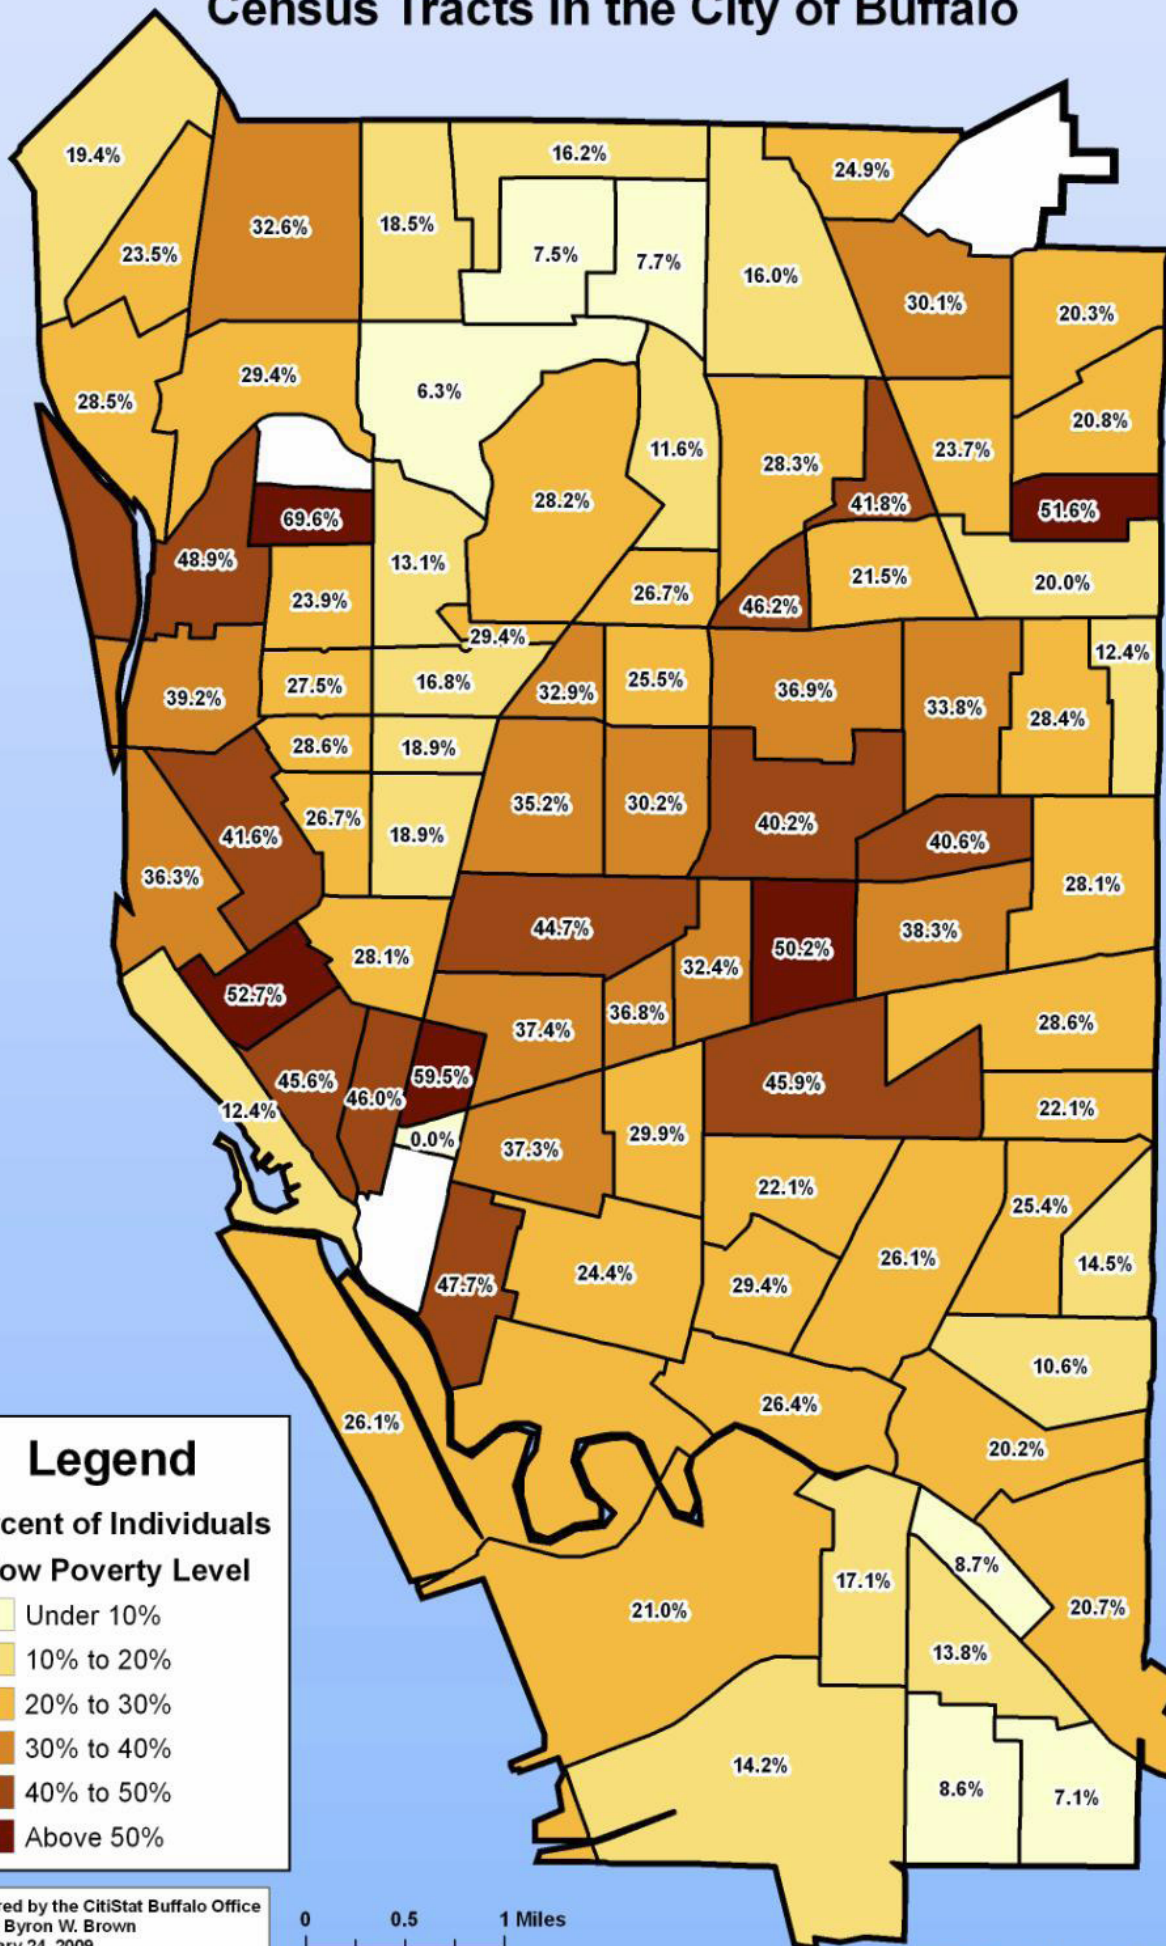

Individuals Below The Poverty Level

Census Tracts in the City of Buffalo

Legend

Percent of Individuals Below Poverty Level

- Under 10%
- 10% to 20%
- 20% to 30%
- 30% to 40%
- 40% to 50%
- Above 50%

Prepared by the CitiStat Buffalo Office
 Mayor Byron W. Brown
 February 24, 2009

Source: 2000 U.S. Census Bureau